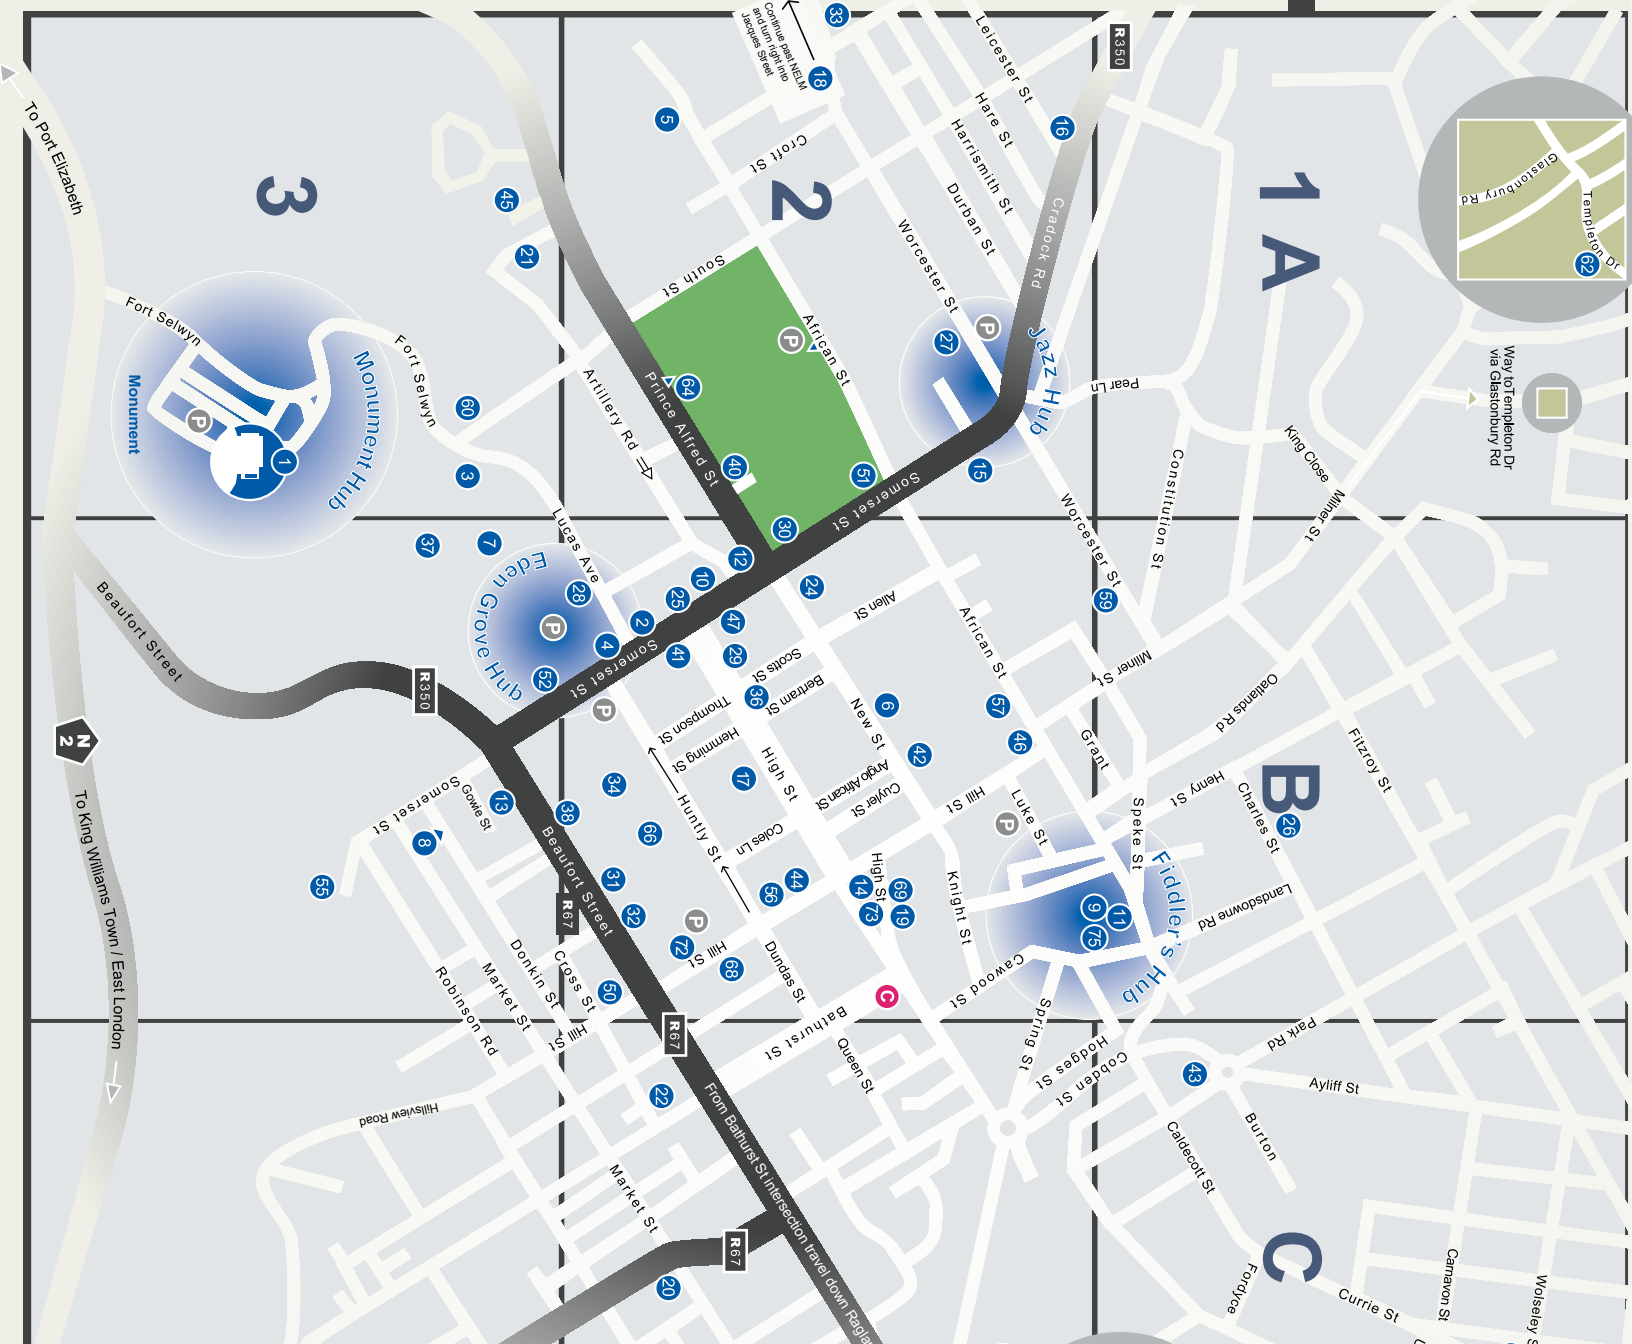

Way to Templeton Dr via Glasgowbury Rd

No Venue	Grid	
7	Nuns Chapel	3A
1	Oliver Schreiner	3A
37	Orme Cottage (inside Botanical Gardens)	3B
55	Pis	3B
24	Prime	2B
57	Princess Alice Hall	3A
3	Provoost	3A
60	Raw Spot Gallery	3A
1	Rehearsal Room	2B
2	Rennie Wing, Albany Science Museum	2B
12	Rhodes Box Theatre	3B
52	Rhodes Chapel	3B
10	Rhodes School of Fine Art	2B
12	Rhodes Theatre	2B
29	Saints Bistro / Standard Bank Jazz Cafe	2B
30	School of Languages	2B
11	Scout Hall	1B
42	Slipstream @ SSS Top Bar	2B
51	South African Institute for Aquatic Biodiversity (SAAIB)	2A
15	St. Andrew's Hall	2A
16	St. Andrew's Prep	2B
56	St. Patrick's Church Hall	2B
52	St. Peter's Complex	2B
4	Standard Bank Gallery	2B
69	Standard Bank Grahamstown	2B
29	Standard Bank Jazz & Blues Cafe (Saints Bistro)	2B
10	Studio Gallery	2B
1	Thomas Pringle Hall	3A
72	Trinity Hall/Church	2B
32	Victoria Primary School	2B
38	Victoria Theatre	2B
66	Village Green	2B
1	Yellowwood Terrace	3A

GETTING AROUND

GRAHAMSTOWN CAB & SHUTTLE SERVICE
Shuttles and town transport - "Reliable, Safe and Efficient"
Call: 01-27(0)83 488 4883
Email: grahamstowncabshuttleservices@gmail.com

TONY'S SHUTTLES
Operates in and around Grahamstown
Call: Tony +27(0)76 728 3908
Kamphen 022 335 5227
Email: +27(0)72 701 5655
Email: tony@esakon.co.za

TUK TUK GRAHAMSTOWN
Take a Tuk Tuk between venues and around town - "travel in style!"
Tel: +27(0)73 388 1917

MONUMENT SHUTTLE
The Festival will operate a shuttle between the Monument, the Village Green and Rhodes Theatre. This will be a free hop-on, hop-off service that will operate from 06:30 until the last Monument show daily. Pick-up points will be clearly marked along the route.