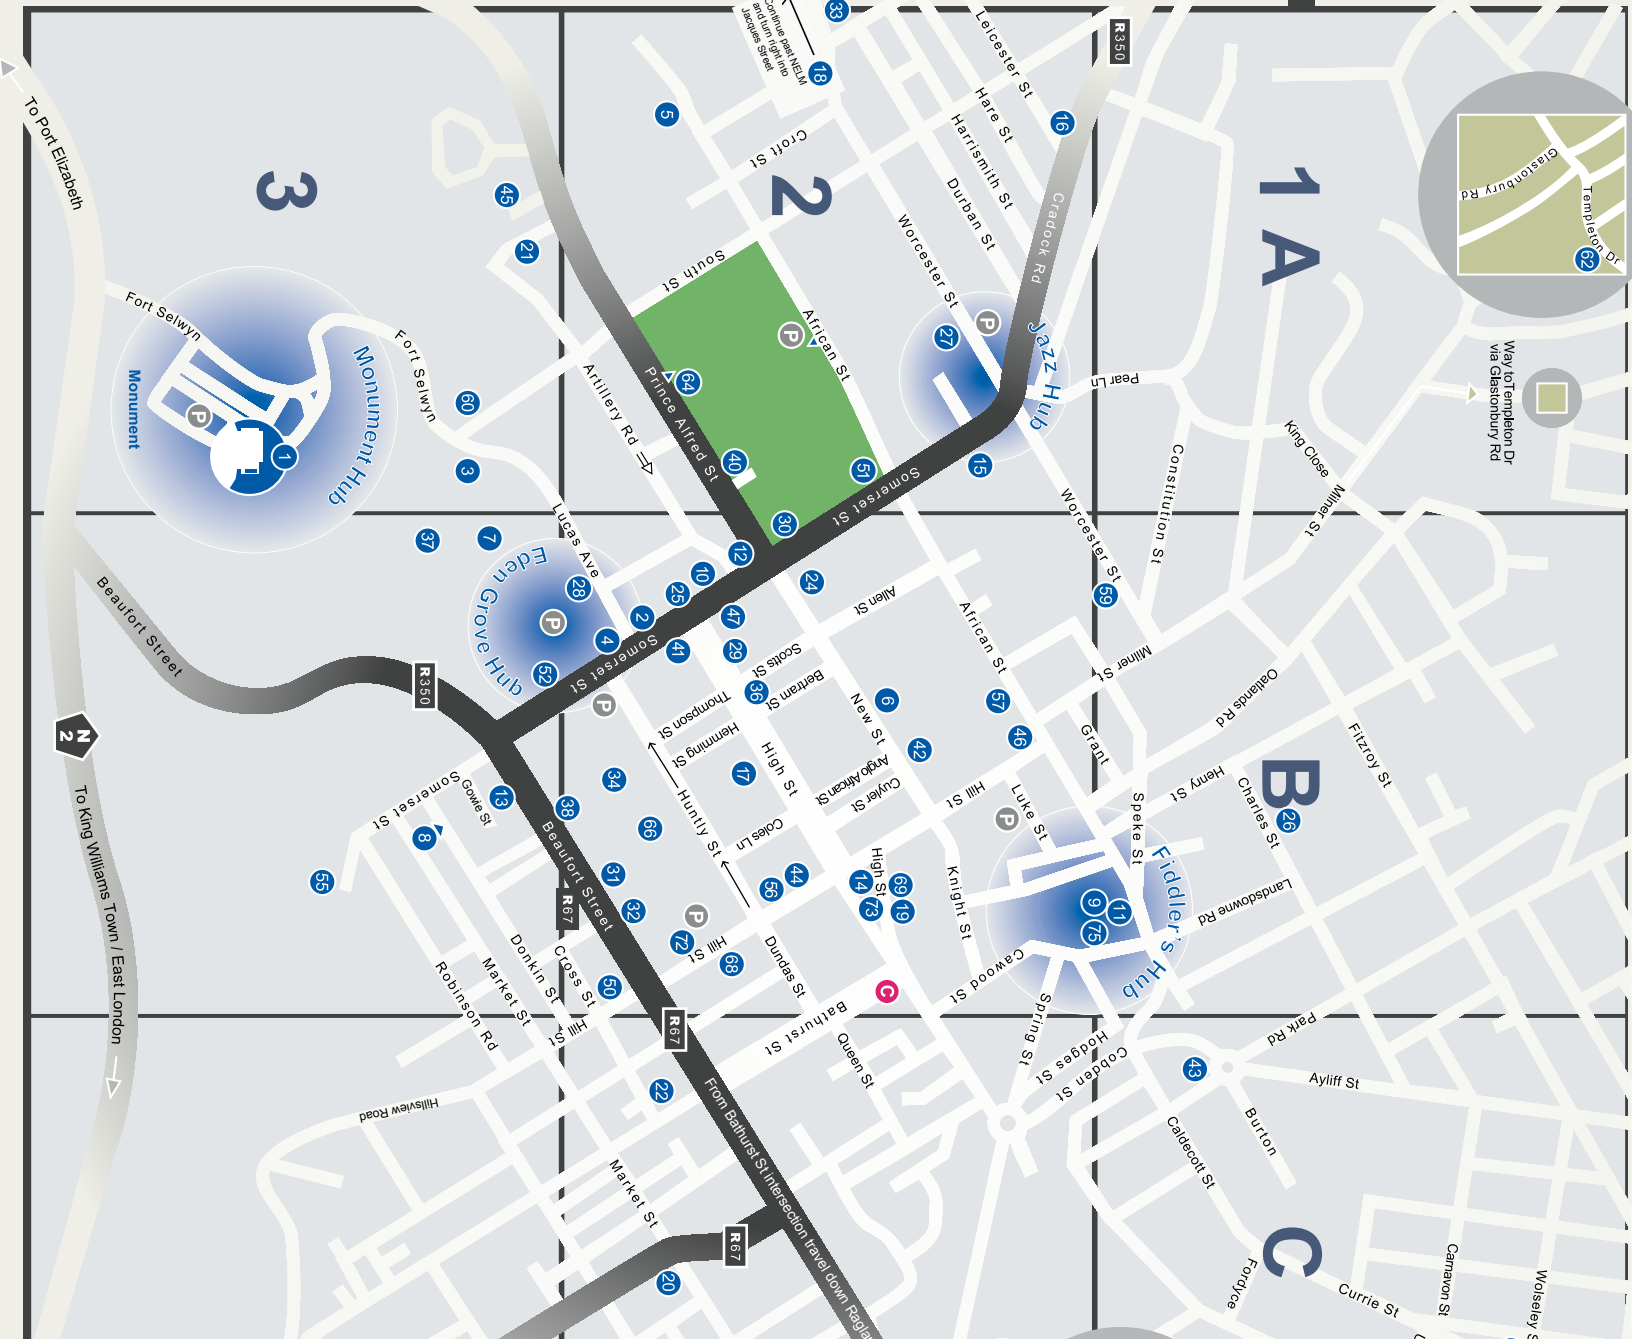

Way to Templeton Dr via Glassonbury Rd

No Venue	Grid
7 Nuns Chapel	3A
1 Olive Schreiner	3A
37 Orme Cottage (inside Botanical Gardens)	3B
55 Pils	3B
24 Prime	2B
57 Princess Alice Hall	2B
3 Provost	3A
60 Raw Spot Gallery	3A
1 Rearsal Room	2B
2 Rennie Wing, Albany Science Museum	2B
12 Rhodes Box Theatre	3B
52 Rhodes Chapel	3B
10 Rhodes School of Fine Art	2B
12 Rhodes Theatre	2B
29 Saints Bistro / Standard Bank Jazz Cafe	2B
30 School of Languages	2B
11 Scout Hall	1B
42 Slipstream @ SSS Top Bar	2B
51 South African Institute for Aquatic Biodiversity (SAAIB)	2A
15 St. Andrew's Hall	2A
16 St. Andrew's Prep	2B
56 St. Patrick's Church Hall	2B
52 St. Peter's Complex	2B
4 Standard Bank Gallery	2B
29 Standard Bank Jazz & Blues Cafe (Saints Bistro)	2B
10 Studio Gallery	2B
1 Thomas Pringle Hall	3A
72 Trinity Hall/Church	2B
32 Victoria Primary School	2B
38 Victoria Theatre	2B
68 Village Green	2B
1 Yellowwood Terrace	3A

GETTING AROUND

GRAHAMSTOWN CAB & SHUTTLE SERVICE
Shuttles and town transport - "Reliable, Safe and Efficient"
Call: 01-27(0)83 488 4883
Email: grahamstowncabshuttleservices@gmail.com

TONY'S SHUTTLES
Operates in and around Grahamstown
Call: Tony +27(0)76 728 3908
Kamphen 022 335 5227
Email: +27(0)72 701 5655
Email: tony@esakon.co.za

TUK TUK GRAHAMSTOWN
Take a Tuk Tuk between venues and around town - "travel in style!"
Tel: +27(0)73 388 1917

MONUMENT SHUTTLE
The Festival will operate a shuttle between the Monument, the Village Green and Rhodes Theatre. This will be a free hop-on, hop-off service that will operate from 06:30 until the last Monument show daily. Pick-up points will be clearly marked along the route.