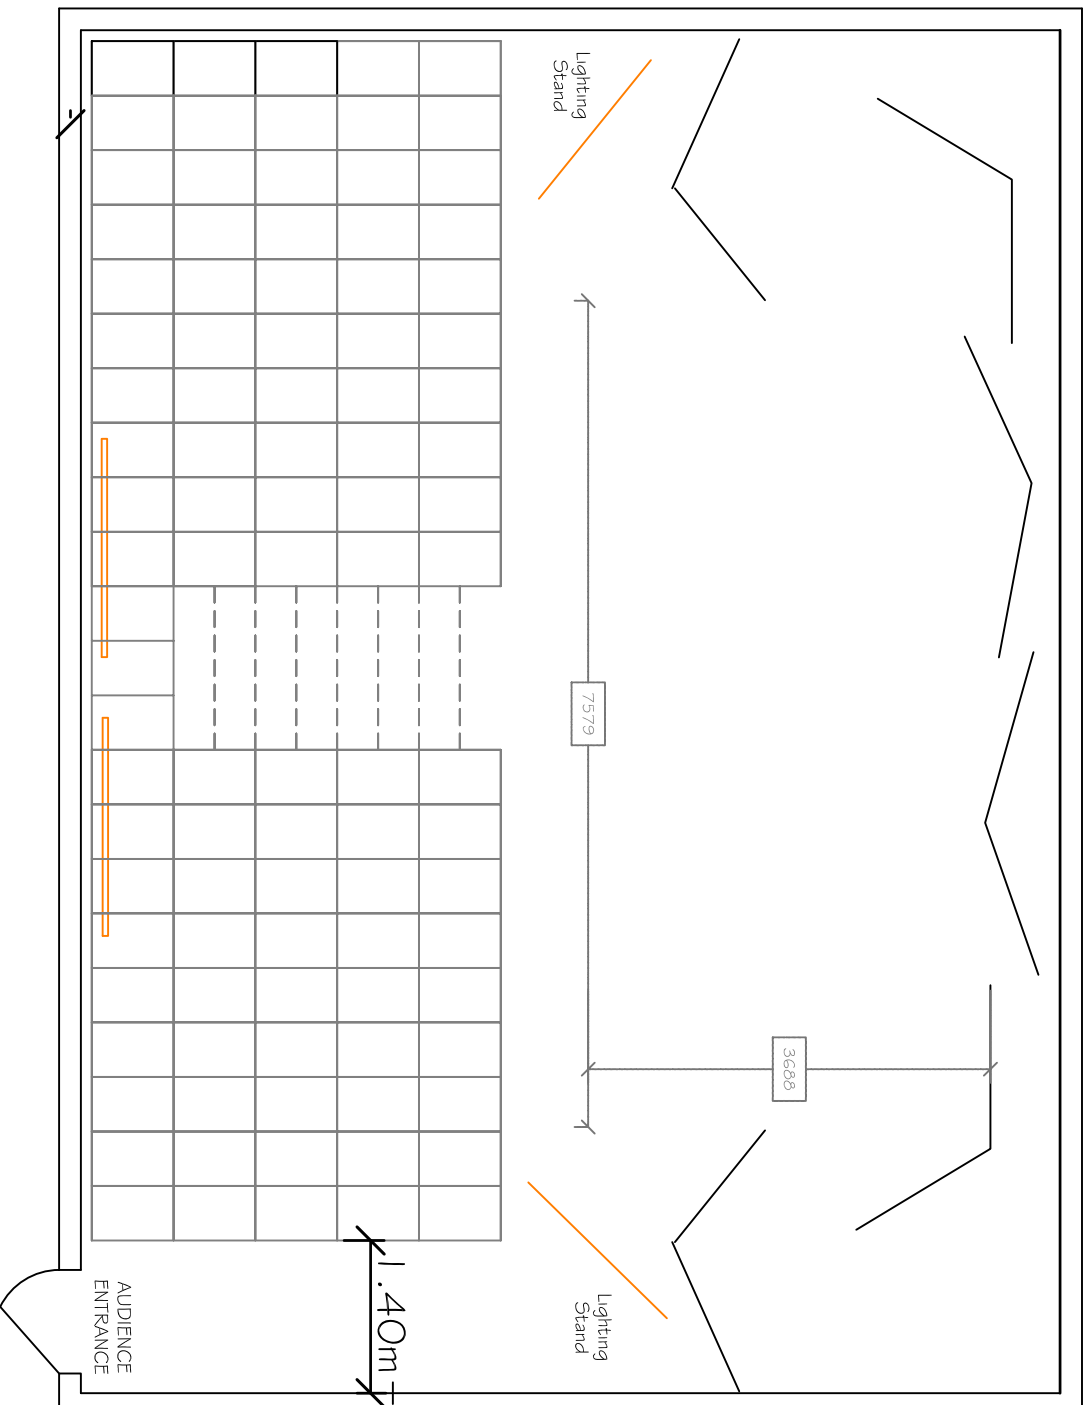

NOTES

LOADING ACCESS
1 500 x 1 750

ROOM HEIGHT
4.5m

SEATING CAPACITY
1 00

UPDATED February 2011

DRAWN BY NS

MASONIC HALL FRONT

THIS DRAWING IS
NOT
TO SCALE