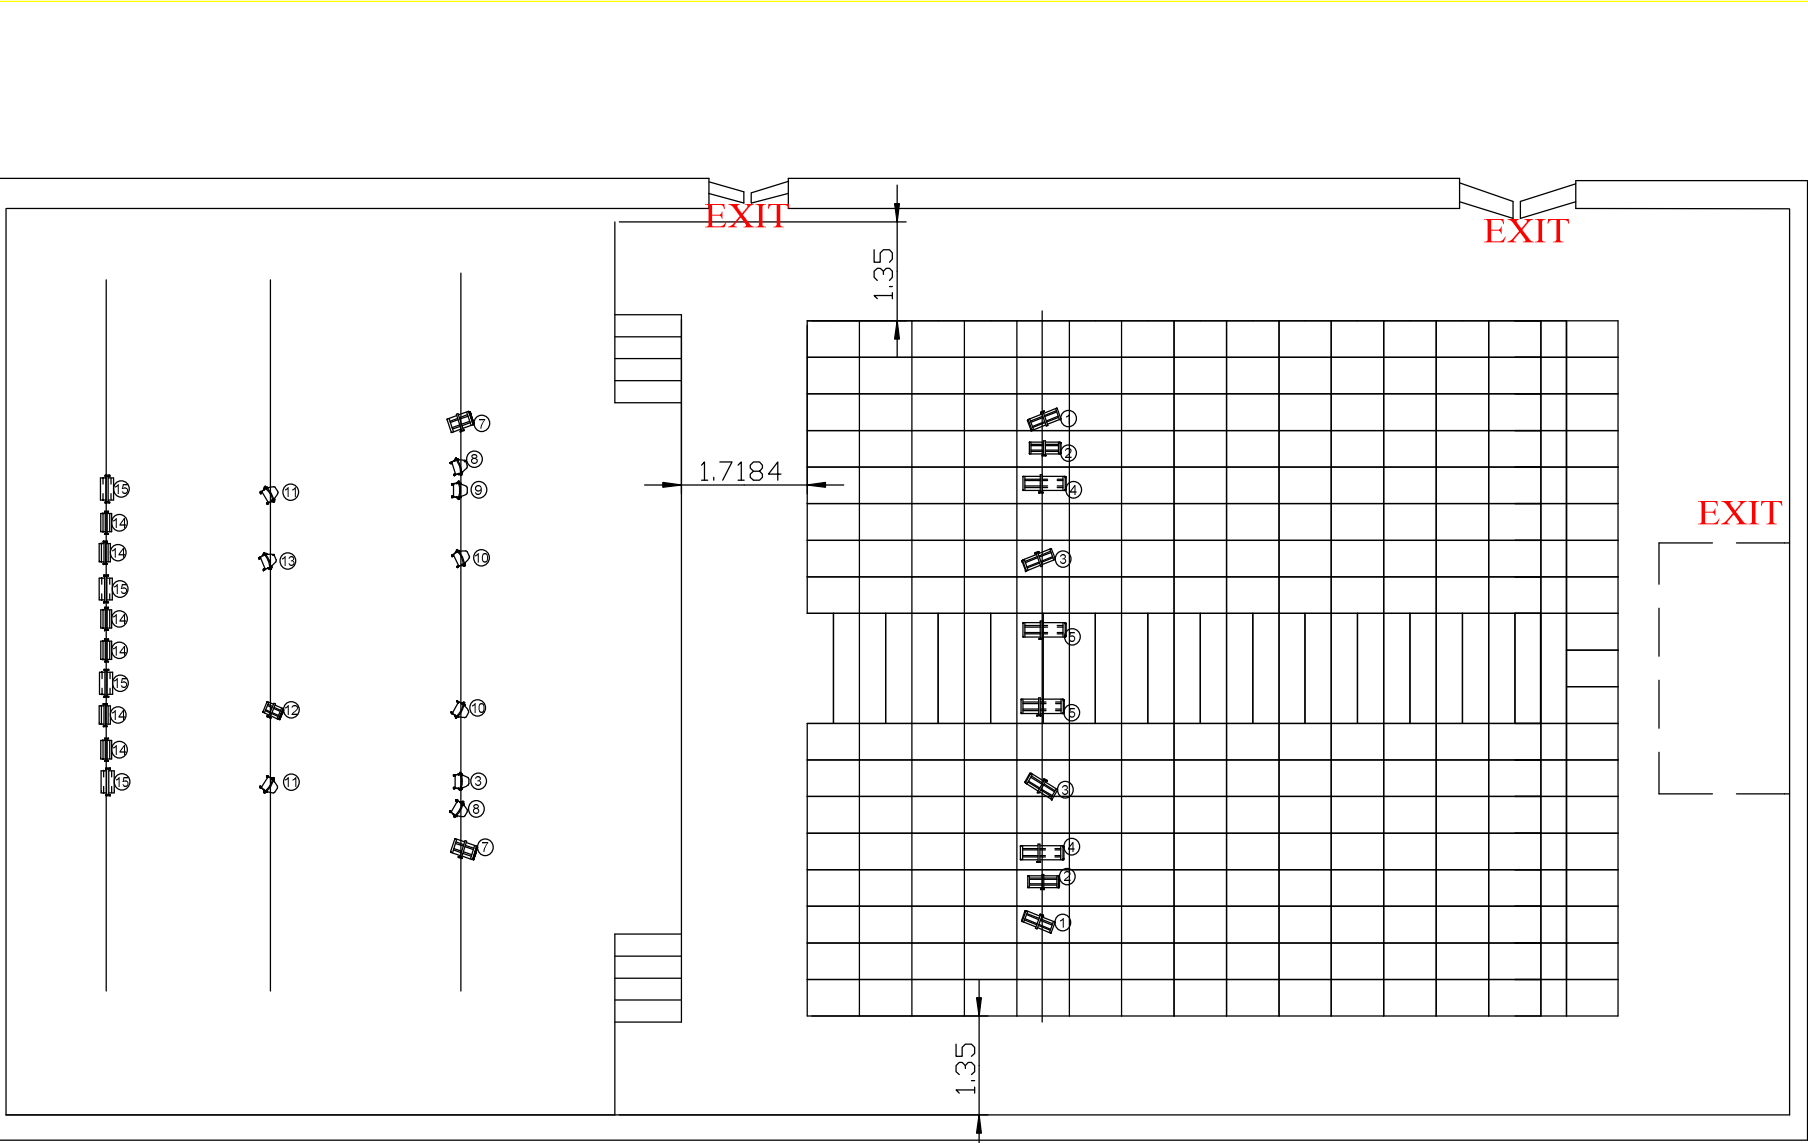

Dressing Rooms	Two
Height-stage -ceiling	5.5m
Seating capacity	255
Black out	Yes

# Kingswood Theatre

Scale - to fit

-  1 kw Profile
-  500 w patt 23 Profile
-  1 kw Fresnel
-  500 w patt 123 Fresnel
-  650 w Profile
-  500 w Flood
-  650 w Fresnel
-  Channel number