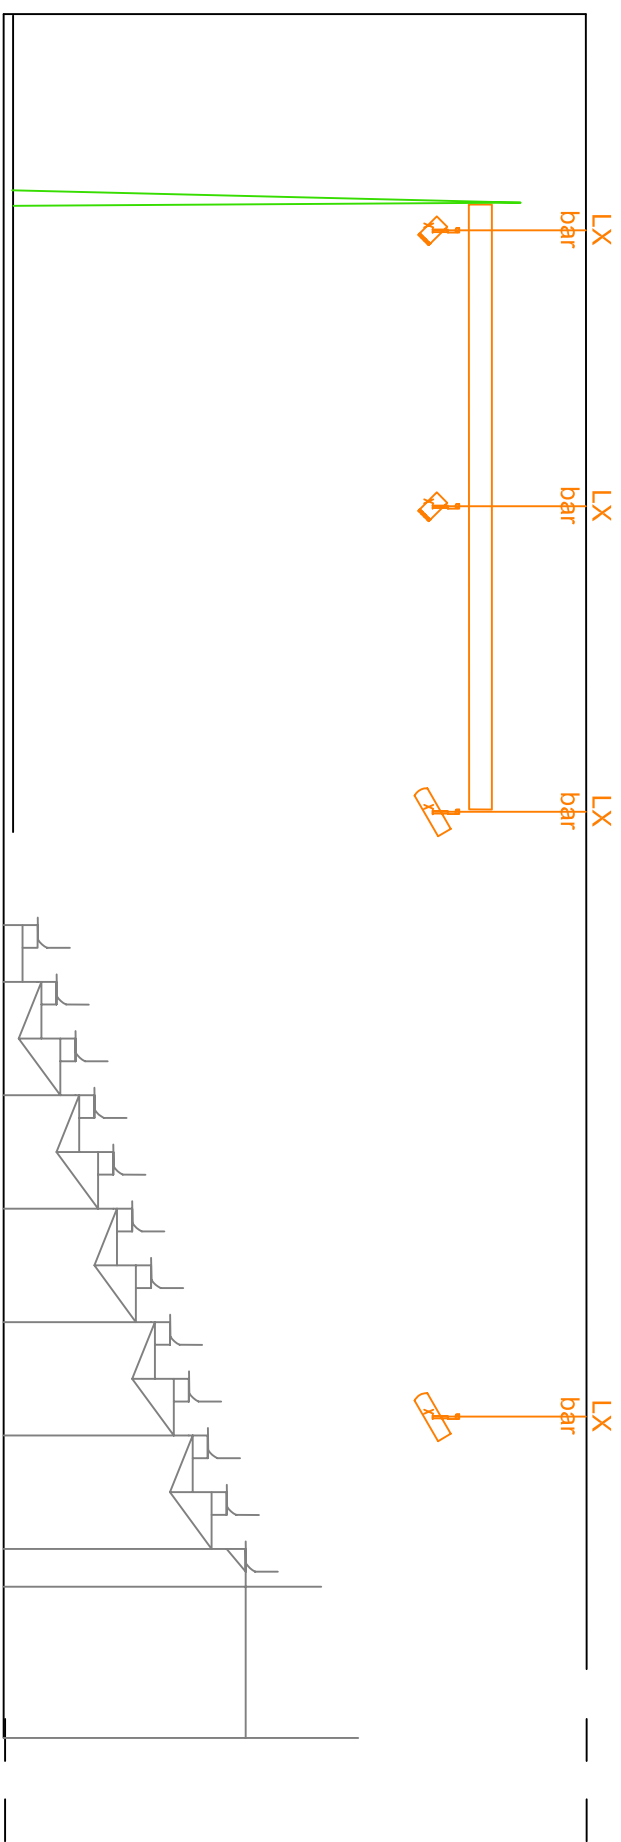

# GREAT HALL SECTION

SCALE  
 1:25 on A0  
 1:100 on A4

GRID HEIGHT  
 6.0m

SEATING CAPACITY  
 300

UPDATED February 2011 |  
 DRAWN BY NS