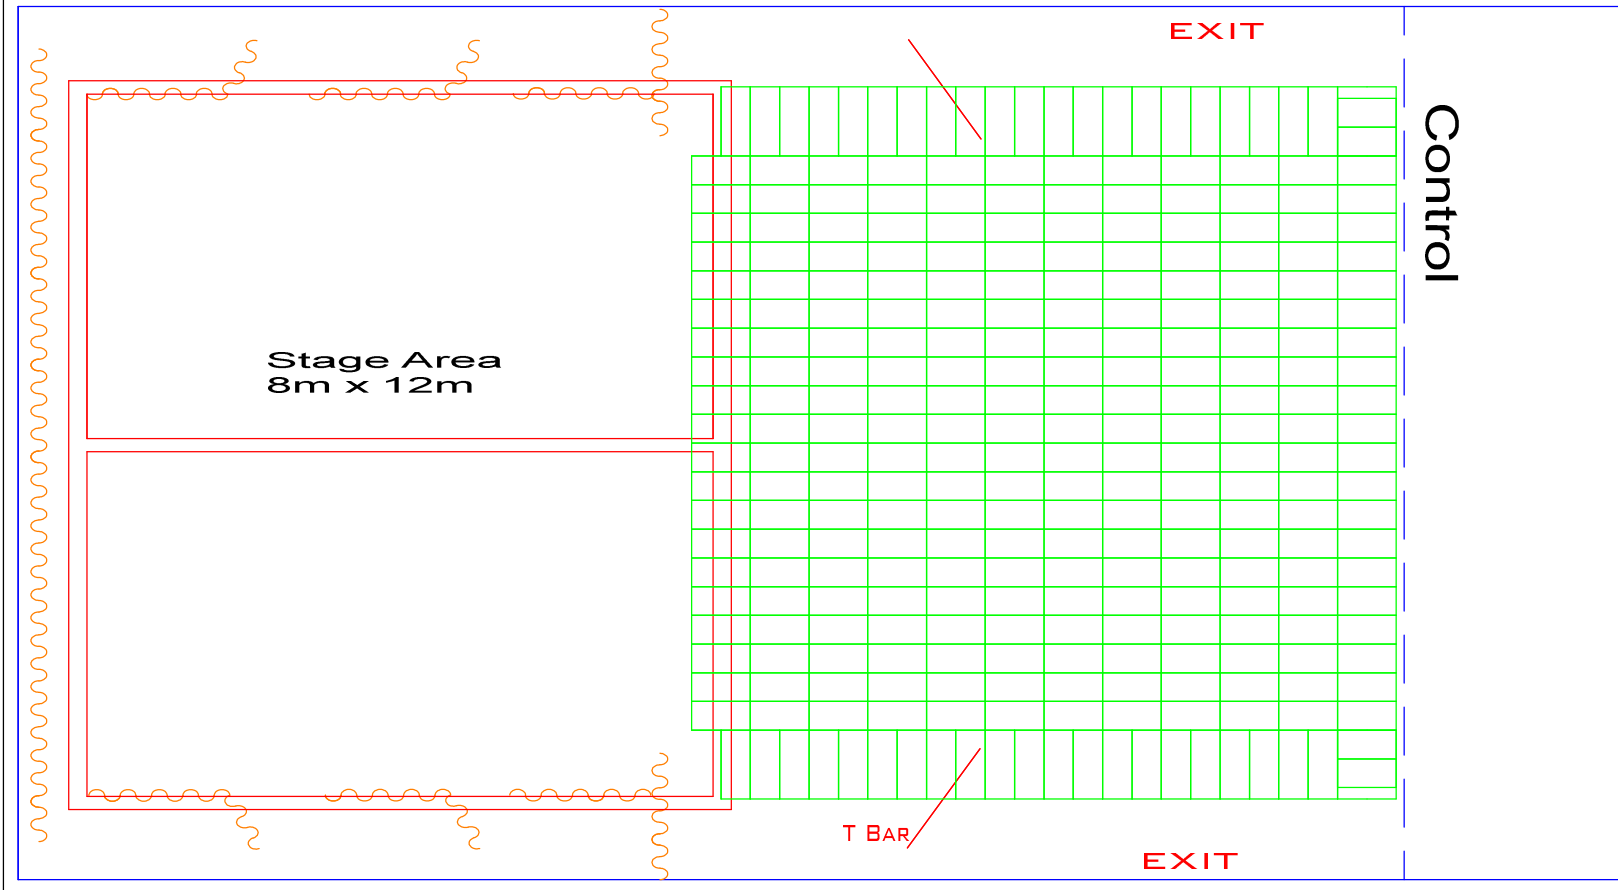

DRESSING ROOMS

Dressing Room	2
Height- Stage to Truss	6M
Loading Access	1.4 x 2.2
Seating Capacity	240
Black-out	yes

# City Hall

This plan is NOT to scale

NATIONAL ARTS FESTIVAL