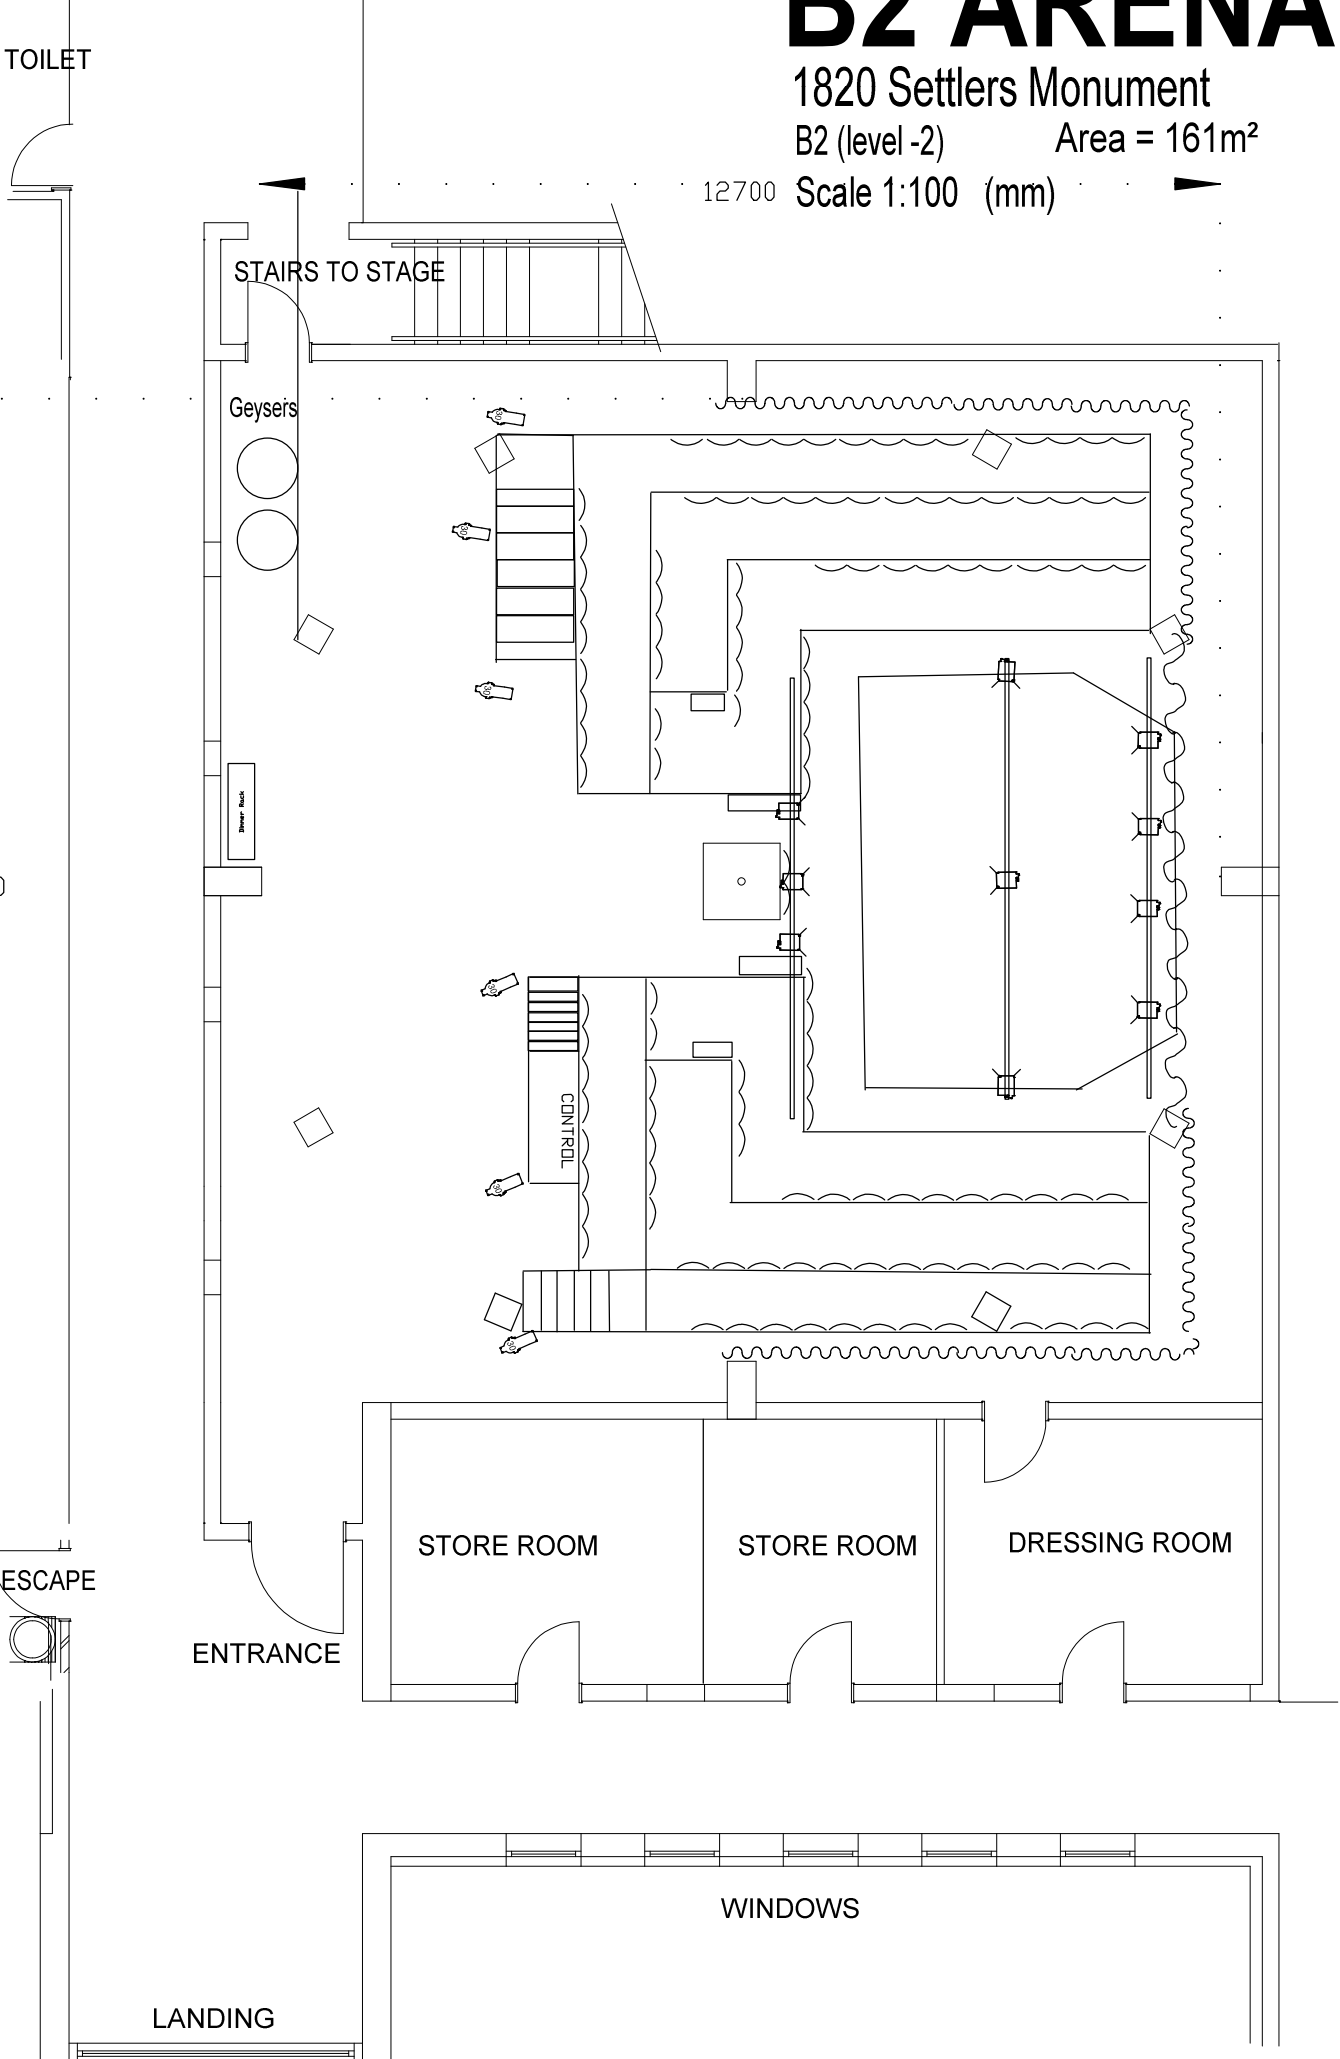

B2 ARENA

1820 Settlers Monument

B2 (level -2)

Area = 161m²

12700

Scale 1:100 (mm)

MENS TOILET

STAIRS TO STAGE

Geysers

Shower Rack

CONTROL

STORE ROOM

STORE ROOM

DRESSING ROOM

ENTRANCE

WINDOWS

LANDING

12700

FIRE ESCAPE