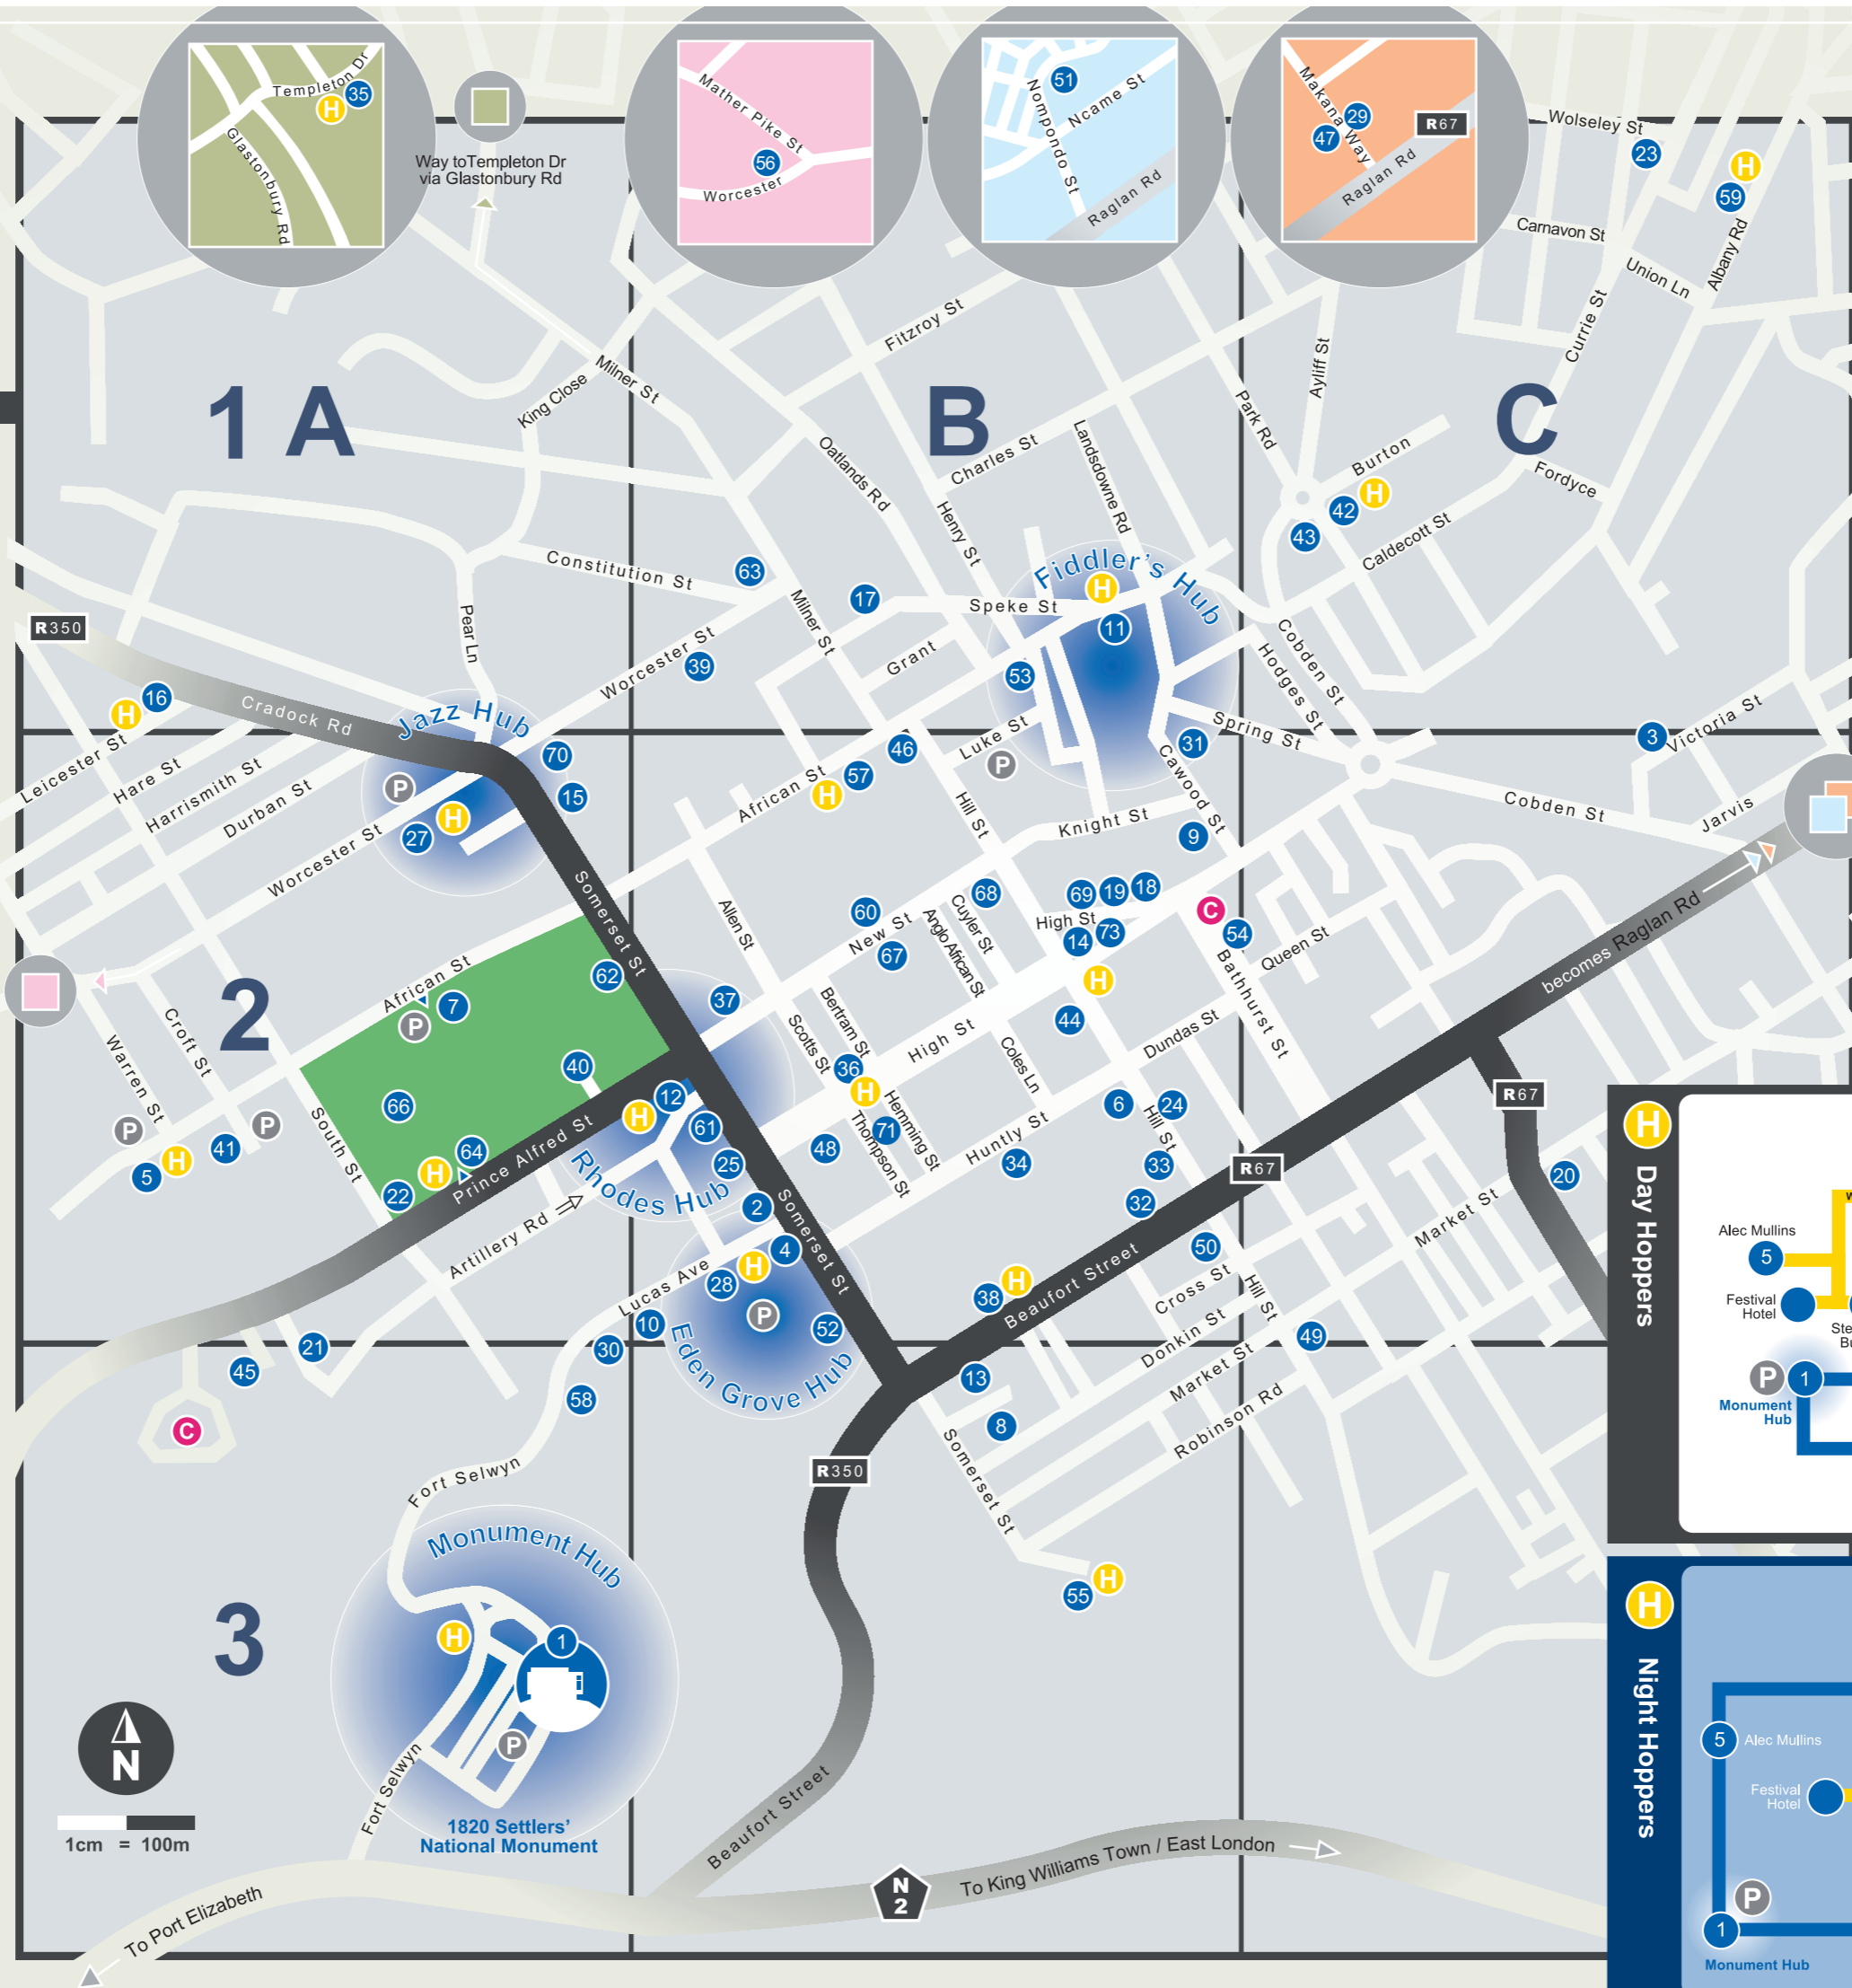

Venue Map

Navigational Key

- 42 Festival Venue Number
- H Hopper Bus Pickup Point
- C Coach Pickup Point
- P Parking
- Hub Area

No.	Venue	Grid
1	1820 Settler's Monument	3A
71	6 Thompson Street	2B
2	Africa Gallery	2B
3	African Musical Instruments	2C
2	Albany Natural Science Museum/ Dr Hewitt's	2B
4	Albany History Museum	2B
5	Alec Mullins	2A
4	Alumni Gallery	2B
6	Assembly of God Church Hall	2B
1	Atherstone Room	3A
1	B2 Arena	3A
7	Barret Complex	2A
52	Beethoven Room	2B
9	Bentwoods	2B
36	Blundens Tours	2B
10	Botanical Gardens	3B
11	Bowling Club	1B
12	Box, The	2B
13	Carinus Art Centre	3B
8	Carinus Annex	3B
14	Cathedral	2B
15	Centenary Hall	2A
16	Children's Arts Festival	2A
17	Christ Church Hall	1B
73	Church Square	2B
19	City Hall	2B
20	Cock House, The	2C
18	Commemoration Church / Hall	2B
21	CUE Offices / Africa Media Matrix	3A
22	Cuervo Music Room	2A
23	Dakawa Art and Craft Project	1C
1	Dick's	3A
24	Drill Hall	2B
25	Drostdy Arch / Lawns	2B
27	DSG Auditorium	2A
27	DSG Hall / Music School	2A
27	DSG Victoria Hall	2A
28	Eden Grove	2B
29	Egazini Outreach Centre	2B
37	Equilibrium	2B
30	Fiddlers' Market	2B
1	Fort Selwyn	3A
31	Full Gospel Church Hall	2B
1	Gallery in the Round	3A
32	Glennie Hall	2B
33	Glennie Festival Centre	2B
35	Graeme College	2A
36	Graham Hotel	2B
4	Grahamstown Gallery	2B
64	Great Hall	2A
1	Guy Butler Theatre	3A
38	Gymnasium	3B
39	Highlander	1B
40	ILAM	2A
41	Kinetics	2A
42	Kingswood Chapel	1C
43	Kingswood Theatre	1C
44	Library Hall	2B
45	Loerie Hangar	3A
19	Makana Tourism	2B
46	Masonic Hall	2B
1	Media Centre	3A
16	Memory Hall	16
47	Mikey Yili Sports Ground	2B
1	Monument Gallery	3A
16	Mullins Room	2A
1	National Arts Festival Offices	3A
49	NG Kerk	3C
50	NG Kerk Hall	2B
67	Nombulelo Hall	2B
51	Noluthando Hall	2B
1	Ntsikana Gallery	3A
52	Nun's Chapel	2B

N2 To King Williams Town / East London

To Port Elizabeth

1820 Settlers' National Monument