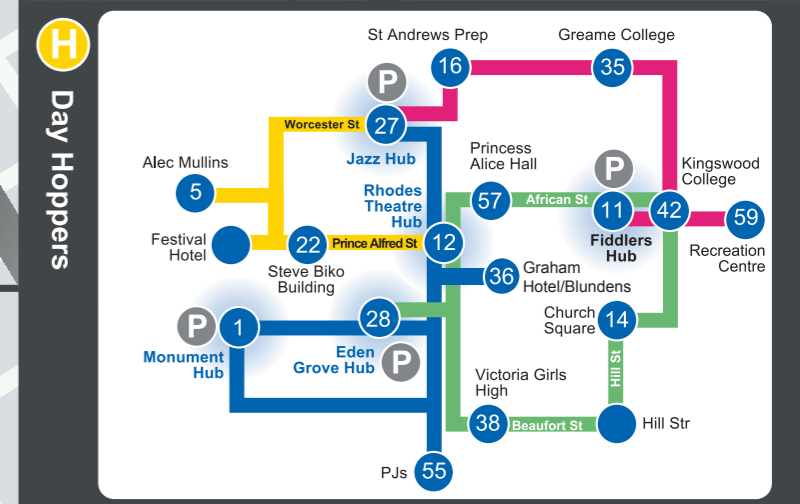

Venue Map

Navigational Key

- 42 Festival Venue Number
- H Hopper Bus Pickup Point
- C Coach Pickup Point
- P Parking
- Hub Area

No.	Venue	Grid
1	1820 Settler's Monument	3A
71	6 Thompson Street	2B
2	Africa Gallery	2B
3	African Musical Instruments	2C
2	Albany Natural Science Museum/ Dr Hewitt's	2B
4	Albany History Museum	2B
5	Alec Mullins	2A
4	Alumni Gallery	2B
6	Assembly of God Church Hall	2B
1	Atherstone Room	3A
1	B2 Arena	3A
7	Barret Complex	2A
52	Beethoven Room	2B
9	Bentwoods	2B
36	Blundens Tours	2B
10	Botanical Gardens	3B
11	Bowling Club	1B
12	Box, The	2B
13	Carinus Art Centre	3B
8	Carinus Annex	3B
14	Cathedral	2B
15	Centenary Hall	2A
16	Children's Arts Festival	2A
17	Christ Church Hall	1B
73	Church Square	2B
19	City Hall	2B
20	Cock House, The	2C
18	Commemoration Church / Hall	2B
21	CUE Offices / Africa Media Matrix	3A
22	Cuervo Music Room	2A
23	Dakawa Art and Craft Project	1C
1	Dick's	3A
24	Drill Hall	2B
25	Drostdy Arch / Lawns	2B
27	DSG Auditorium	2A
27	DSG Hall / Music School	2A
27	DSG Victoria Hall	2A
28	Eden Grove	2B
29	Egazini Outreach Centre	2B
37	Equilibrium	2B
30	Fiddlers' Market	2B
1	Fort Selwyn	3A
31	Full Gospel Church Hall	2B
1	Gallery in the Round	3A
32	Glennie Hall	2B
33	Glennie Festival Centre	2B
35	Graeme College	2A
36	Graham Hotel	2B
4	Grahamstown Gallery	2B
64	Great Hall	2A
1	Guy Butler Theatre	3A
38	Gymnasium	3B
39	Highlander	1B
40	ILAM	2A
41	Kinetics	2A
42	Kingswood Chapel	1C
43	Kingswood Theatre	1C
44	Library Hall	2B
45	Loerie Hangar	3A
19	Makana Tourism	2B
46	Masonic Hall	2B
1	Media Centre	3A
16	Memory Hall	16
47	Mikey Yili Sports Ground	2B
1	Monument Gallery	3A
16	Mullins Room	2A
1	National Arts Festival Offices	3A
49	NG Kerk	3C
50	NG Kerk Hall	2B
67	Nombulelo Hall	2B
51	Noluthando Hall	2B
1	Ntsikana Gallery	3A
52	Nun's Chapel	2B

N2 To King Williams Town / East London

To Port Elizabeth

1820 Settlers' National Monument